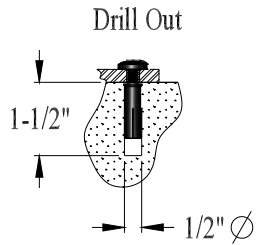

In Ground #12115
Surface #12143

Modern {Centerline}
Surface Mount / In Ground Mount

SURFACE MOUNT

IN GROUND MOUNT

In Ground #12115
Surface #12143

Modern {Centerline} Racks
Surface Mount / In Ground Mount {Dims}