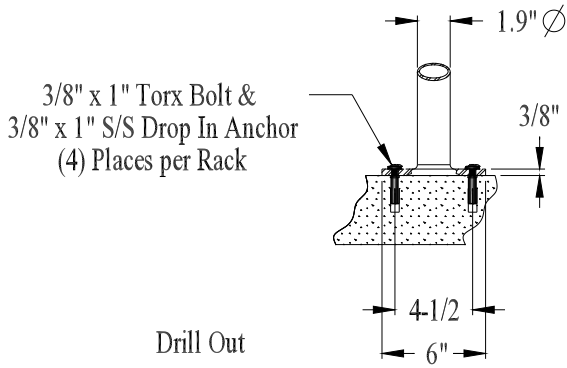

In Ground #12115
Surface #12143

Modern {Centerline}
Surface Mount / In Ground Mount

SURFACE MOUNT

IN GROUND MOUNT

In Ground #12115
Surface #12143

Modern {Centerline} Racks
Surface Mount / In Ground Mount {Dims}